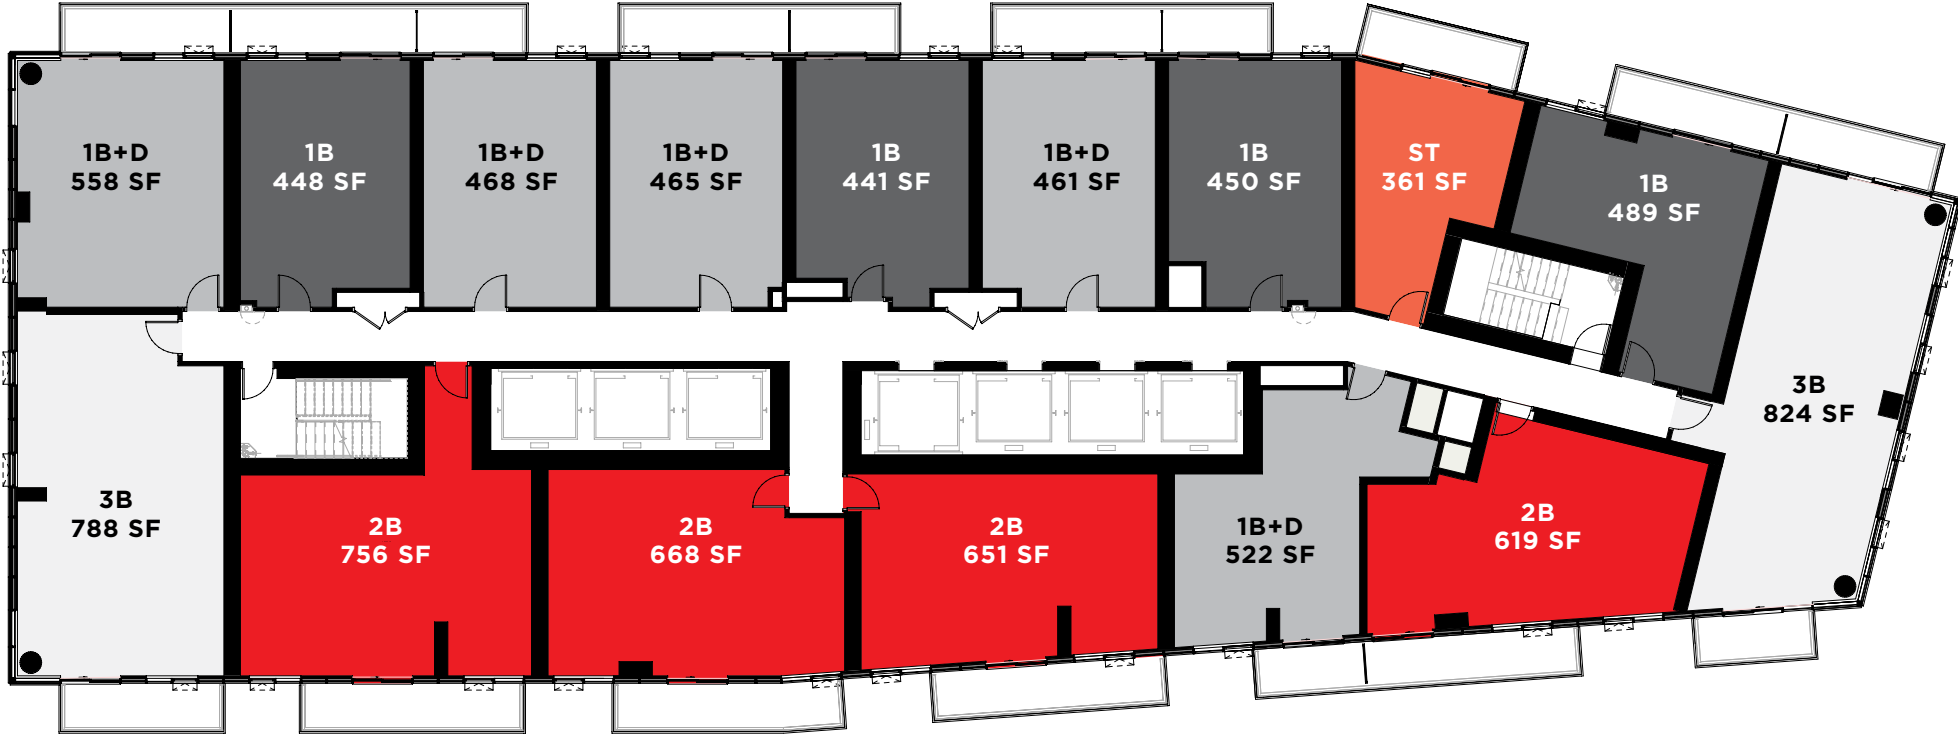

TYPICAL TOWER **KEYPLATE**

The most efficient and desirable floorplate that checks all the boxes

- ✓ 7 Elevators
- ✓ Shallow and wide suites maximizing windows and views
- ✓ Every suite has an outdoor balcony
- ✓ Every bedroom in every suite on window with natural light