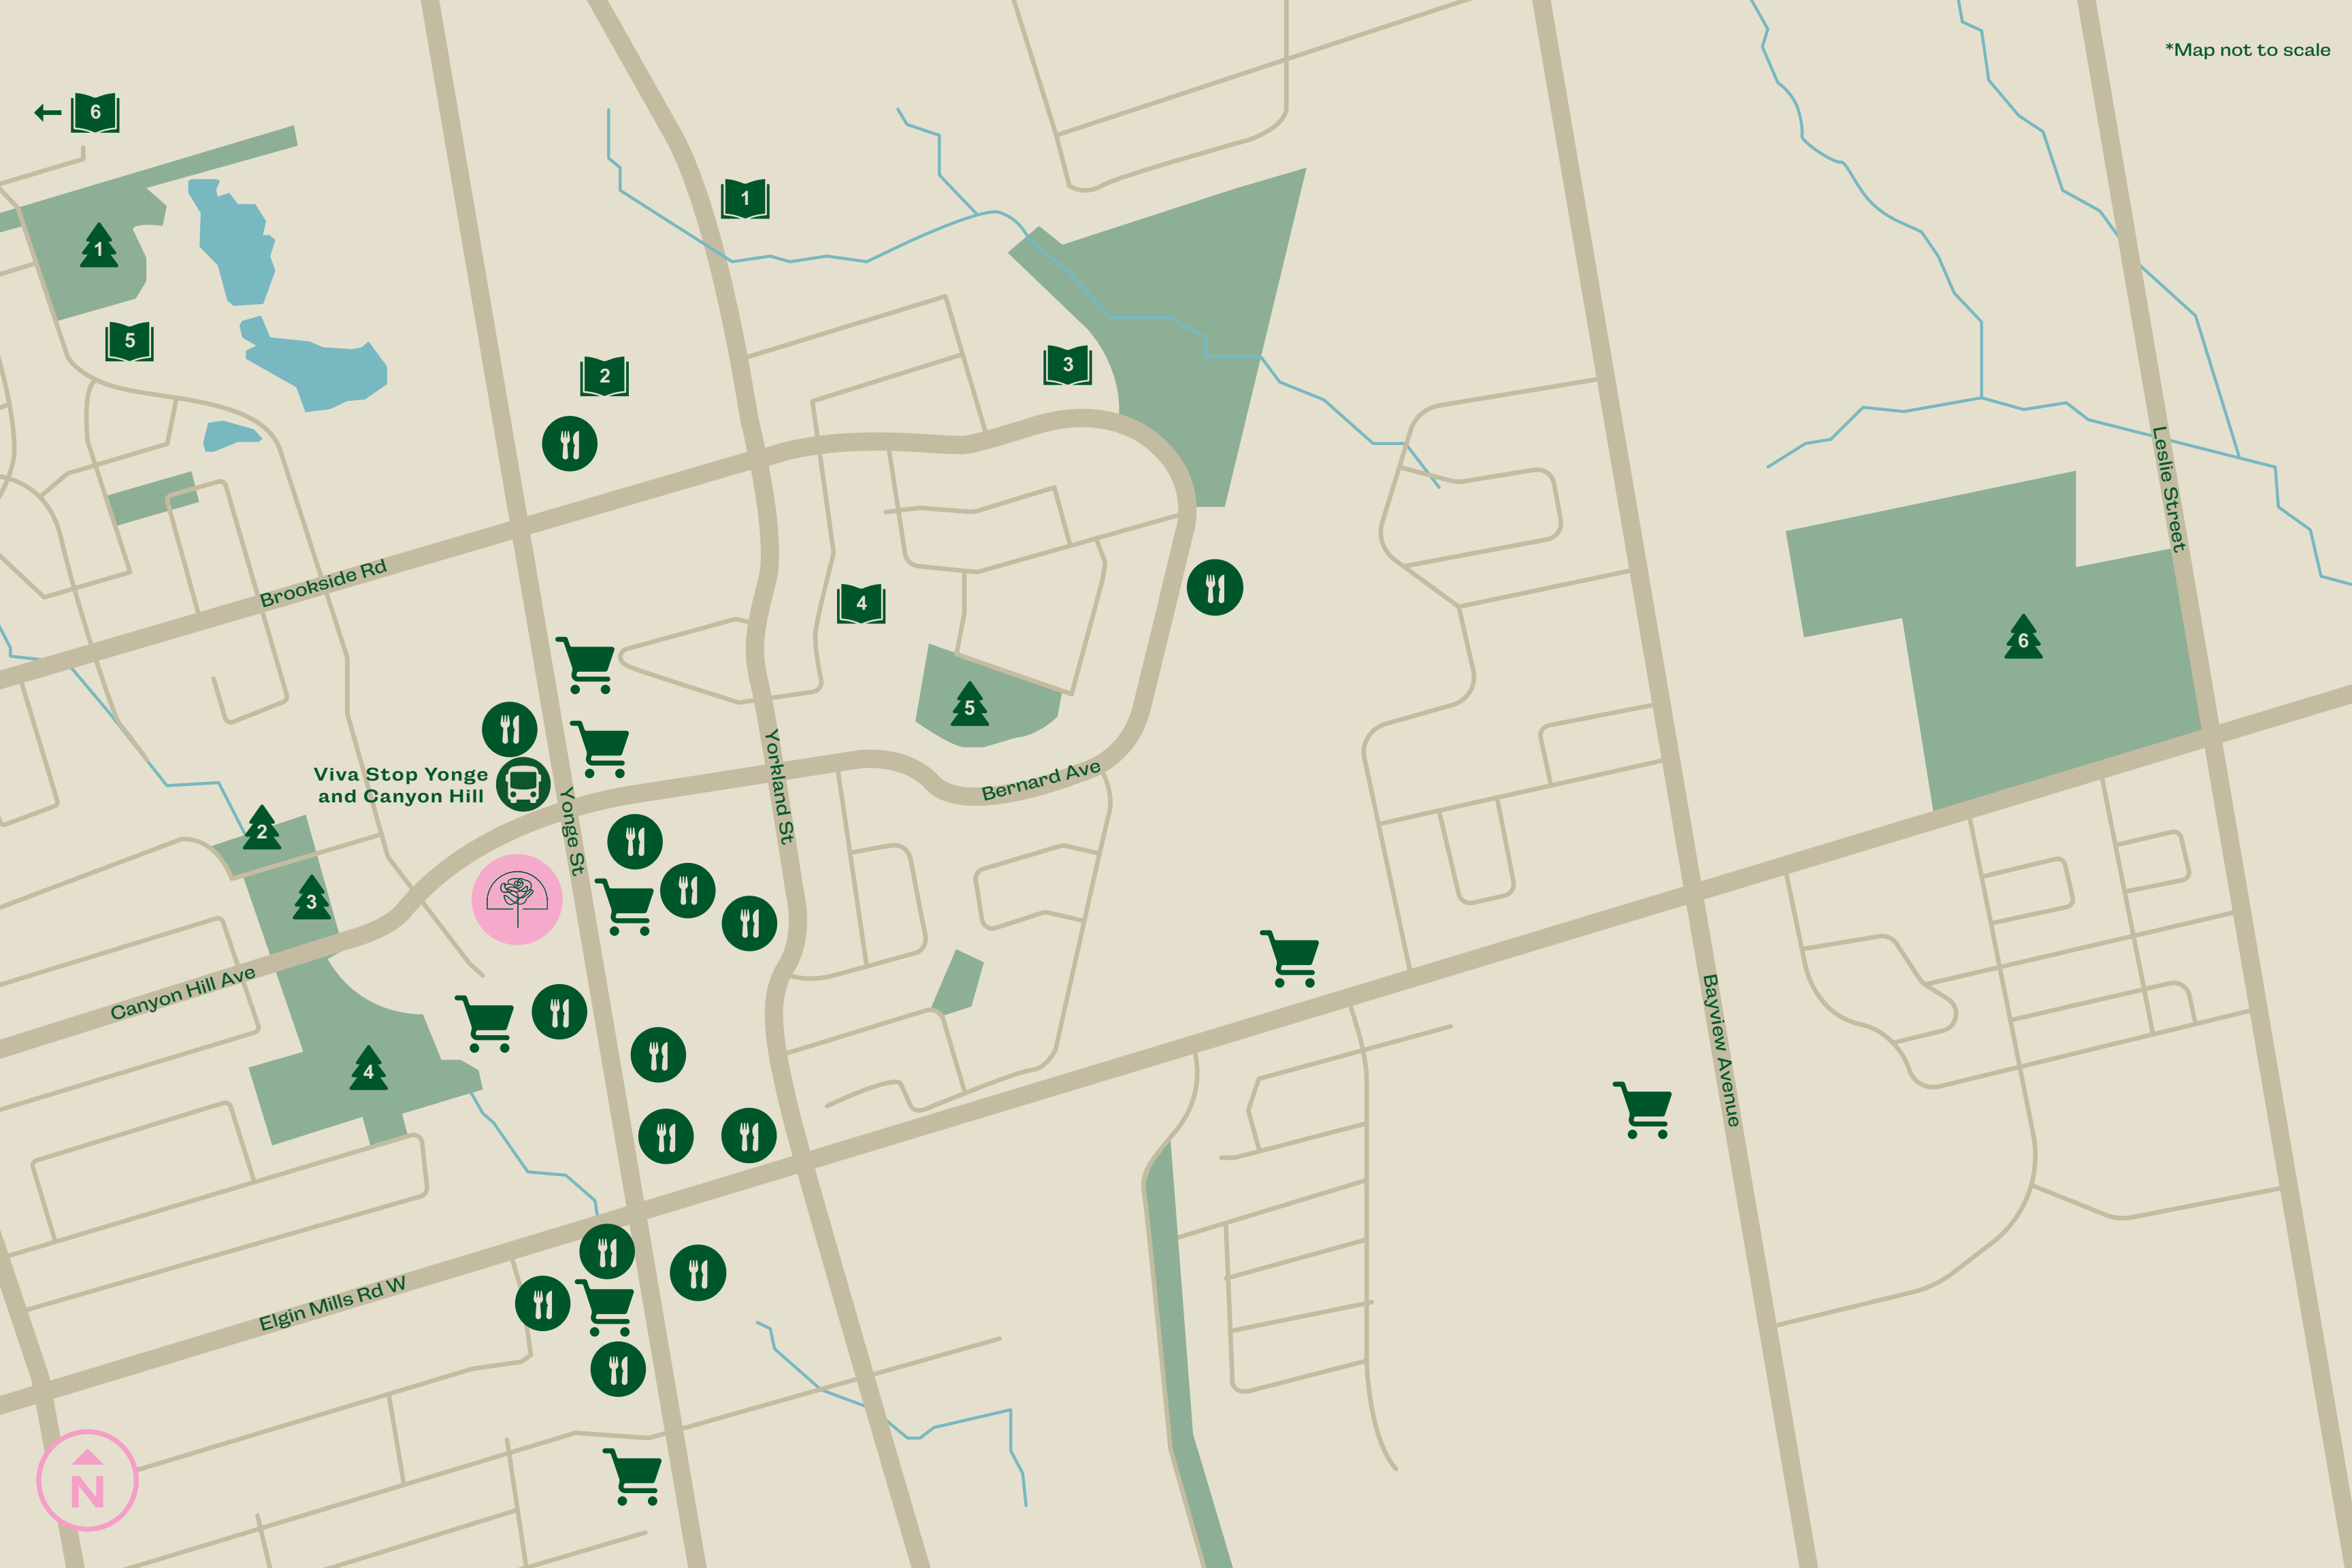

## The best of Richmond Hill

Surrounded by a wealth of amenities and greenspaces, Rise&Rose is perfectly situated in the heart of Richmond Hill. Shop at a mix of big box and retail stores. Dine at a medley of restaurants and ethnic eateries. Stock up on groceries at the numerous shops nearby. Exercise at nearby parks, trails and golf courses. Connect within the community via the nearby YRT stop or beyond via highways 400, 404 and 407. There is no shortage of ways to flourish.

**Parks**

- 1 Rouge Crest Park
- 2 Windham Parkette
- 3 Debonair Parkette
- 4 Toll Bar Park
- 5 Dove Park
- 6 Richmond Green

**Site**